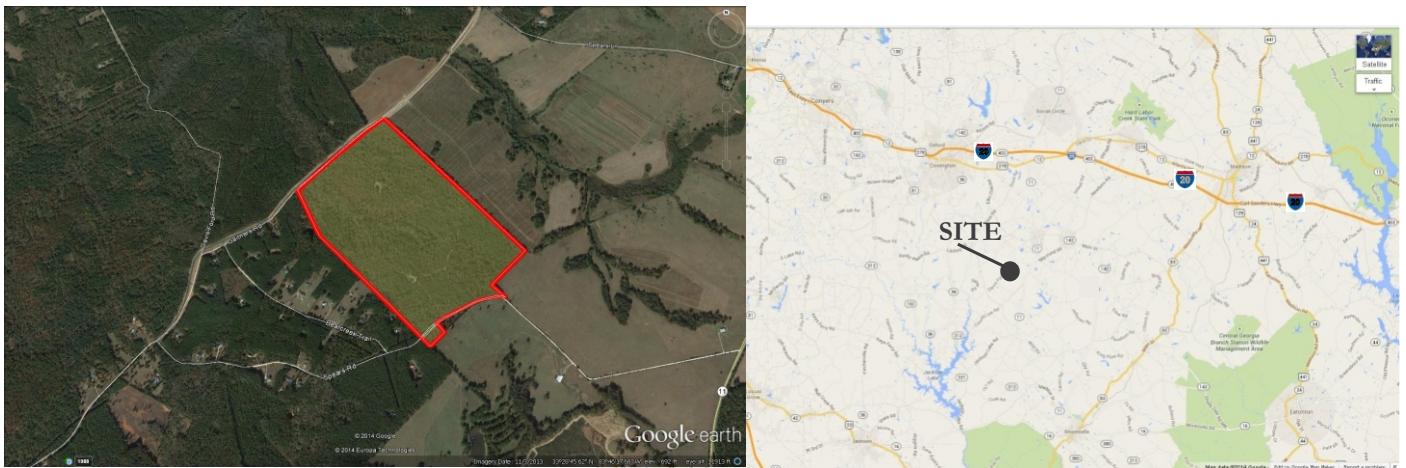

FOR SALE

200 +/- Acres

Newton County Georgia

Location:

- 10+/- miles south of I-20 off Ga Hwy 11
- 3.6 miles west of the 6,400 acre Charlie Elliot Wildlife Center including 22 fishing ponds, WMA hunting opportunities and more
- 2.2 miles east of the historic Gaither Plantation

*Ideal Investment Tract | Double Road Frontage
2,086 Ft. Frontage Gaithers Road | 1,650 Ft. Frontage Spears Road
Heavily Wooded | Interior Trails/Roads
Future Residential Potential*

For More Information Please Contact - Heritage Equities Incorporated